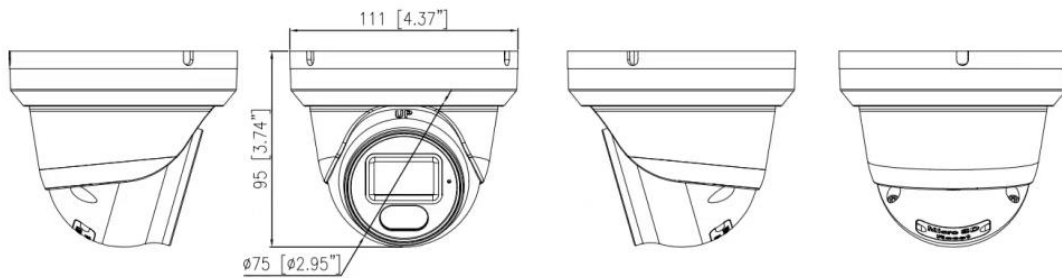

ROI	Support 4 areas, can set multi-level
BLC	YES
Human Detection	Detect ≤5 human at the same time
Detection Area	Support appointed area, full screen by default
Trigger Mode	Video trigger
WDR	D-WDR
Motion Detection	Support
Privacy Masking	4 Rectangular area
Occlusion Alarm	Support 1 area
Recording Mode	NVR
Language	English/Turkey/Russia/Simplified Chinese/Japanese/Korean/Vietnamese/ French/Farsi/Ukrainian optional (Support max 4 at the same time)
General	
Housing	Metal , IP66
Operation Temperature	-20℃ ~ +60℃ RH95% Max
Storage Temperature	-20℃ ~ +60℃ RH95% Max
Power Supply	DC12V ±10%, 1AN, POE
Dimension	Φ111 x 95mm
Weight	680G

Drawing: