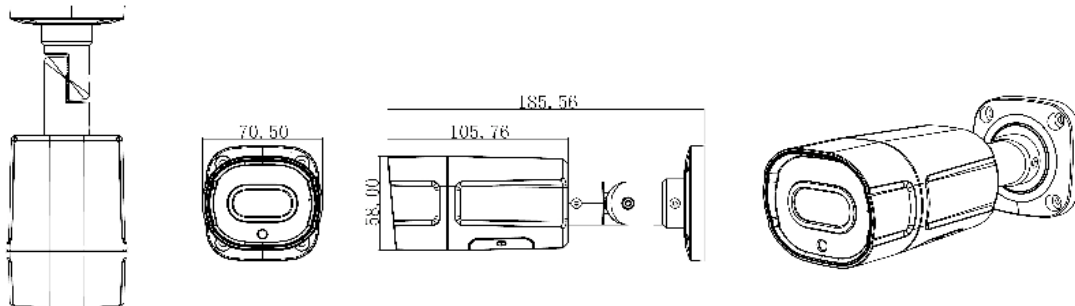

Human Detection	Detect ≤ 5 human at the same time
Detection Area	Support appointed area, full screen by default
Trigger Mode	Video trigger
WDR	D-WDR
Motion Detection	Support
Privacy Masking	4 Rectangular area
Occlusion Alarm	Support 1 area
Recording Mode	NVR
Language	English/Turkey/Russia/Simplified Chinese/Japanese/Korean/Vietnamese/ French/Farsi/Ukrainian optional (Support max 4 at the same time)
General	
Housing	Metal , IP67
Operation Temperature	-20°C ~ +60°C RH95% Max
Storage Temperature	-20°C ~ +60°C RH95% Max
Power Supply	DC12V $\pm 10\%$, 1AN, POE
Dimension	$\Phi 70.5 \times 185.6(L)$ mm
Weight	480G

Drawing:

Accessories (Optional):